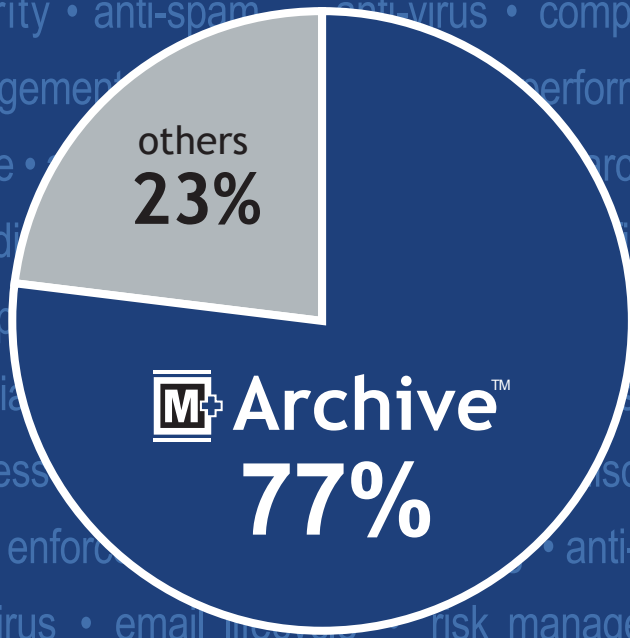

Leading solution for GroupWise®

archiving • legal discovery • policy enforcement
security • anti-spam • anti-virus • compliance
management • performance
secure • archiving
legal discovery • filtering
anti-spam • recycle
compliance • secure
business • discovery
policy enforcement • anti-spam
anti-virus • email lifecycle • risk management
risk free • retention • storage • email lifecycle